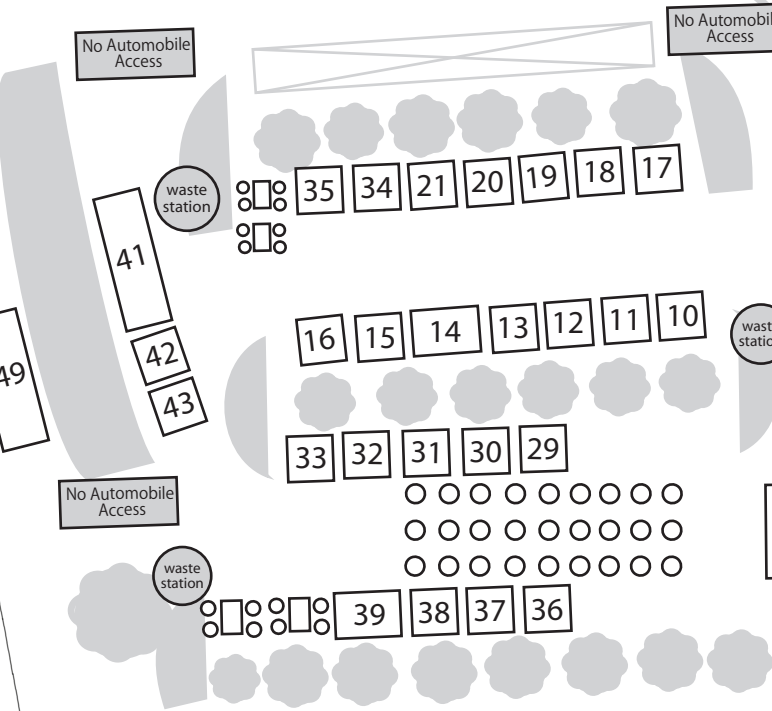

***Food Court**

- 10 Paradise Shave Ice
- 11 Izakaya Ginji
- 12 BentoSprout
- 45 JCF Committee Food Booth
- 46 JCF Committee Beer Booth
- 47 Nobhill popcorn & cotton candy

***Vendors**

- 13 Tawashi no Watashi
- 14 Classic Hawaiian Designs
- 15 Sumo Fish
- 16 Satsuki - Kai
- 18 Bosschart Design
- 19 Kotas Kreations
- 20 Old River Design Co.
- 21 A Miyako M Illustrations
- 25 6 Degrees of Hapa
- 26 Fog Cats
- 27 Uzuki Handmade
- 28 Peaceful Clay
- 35 Mary Jo Kubota - Arcares
- 39 Asian American Curriculum Project
- 44 ⓘ Bayspo, Vivinavi, The Daily Journal

***Non Profit Organization**

- 44 ⓘ **Information**
- 5 San Mateo Nippon Gakuyen (Outside Chetcuti Room)
- 8 San Mateo Buddhist Temple (in front of the Library)
- 17 JCF Committee Autumn Marketplace
- 29 Consulate General of Japan in San Francisco
- 30 Japan Society of Northern California
- 31 The Millbrae CERT group
Central County Fire Department
- 32 Millbrae Sister Cities Commission
Millbrae Recreation Department
- 33 My Insurance Solutions Inc.
- 34 San Mateo Japanese Citizens League (JACL)
San Mateo Japanese American Community Center
- 36 San Mateo County Sheriff's
Activities League

Poplar Avenue

Information

44

45

46

47

47

47

47

47

47

47

47

47

47

47